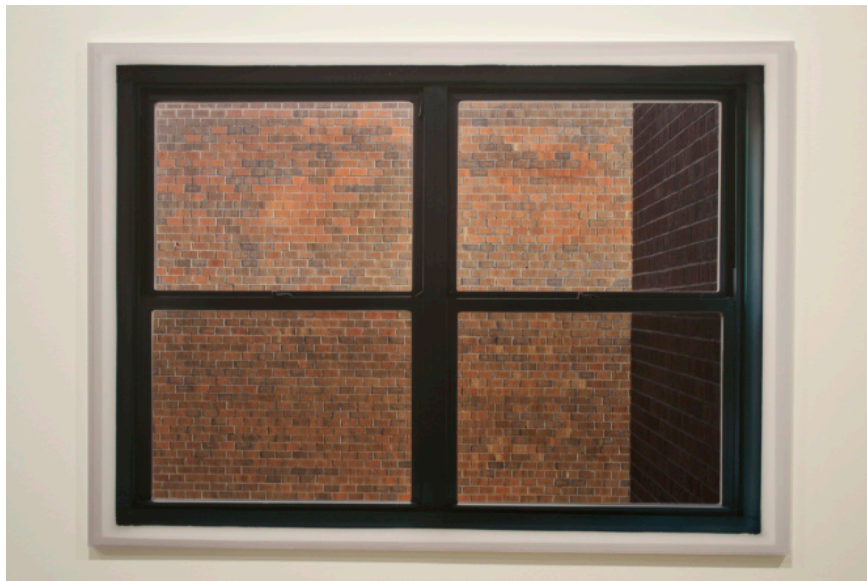

### A Room With A View

January 31, 2013

David S. Allee's spellbinding photographs taken while looking out of a myriad of windows in New York, look more like paintings than photographs. What's surprising is that not one of the photos has been digitally manipulated. Each image is just as the photographer captured it. The view out of each window is just somehow so unreal, it's hard to believe these pieces are simply photographs. Every image in the show depicts a different yet powerful view of New York, from the image taken from a Brooklyn loft looking towards the iconic Manhattan skyline to the window that stares out at a brick wall (a far too familiar New York reality). Allee manages to capture the magnitude and variety of vistas this vast city has to offer. By focusing his camera on the window frame rather than the view itself, these images of New York instantly seem like perfectly composed paintings